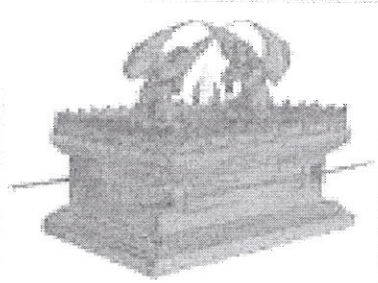

Tabernacle in the Wilderness

Exodus 35-40

Ages 3-6 Activity

Inside the tabernacle in the wilderness, there were 7 pieces of furniture: the altar of sacrifice, brazen laver, the golden lampstand, the table of shewbread, the altar of incense, the ark of the covenant, and the mercy seat. God arranged each piece of furniture in certain way to show us the hope that was yet to come. Trace a line around the furniture to see what shape appears, and then write the answer below.

The Ark & The Mercy Seat

Lampstand

Altar of Incense

Table of Shewbread

Brazen Laver

Altar of Sacrifice

Answer: _____