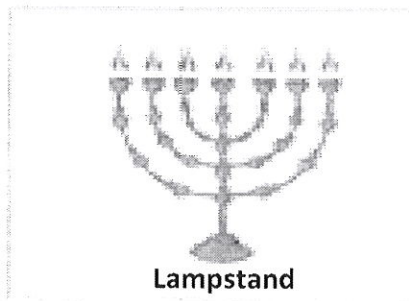

Tabernacle in the Wilderness

Exodus 35-40

Ages 3-6 Activity

Inside the tabernacle in the wilderness, there were 7 pieces of furniture: the altar of sacrifice, brazen laver, the golden lampstand, the table of shewbread, the altar of incense, the ark of the covenant, and the mercy seat. God arranged each piece of furniture in certain way to show us the hope that was yet to come. Trace a line around the furniture to see what shape appears, and then write the answer below.

The Ark & The Mercy Seat

Lampstand

Altar of Incense

Table of Shewbread

Brazen Laver

Altar of Sacrifice

Answer: _____